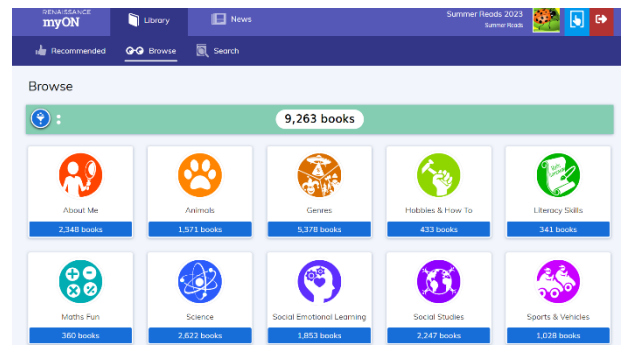

### TO BE CONFIRMED...

M&S and Farmhouse Inns

## FREE ONLINE BOOKS THIS SUMMER!

We have been given free access to free online books over the summer, and there is a lovely range of exciting, well-known titles available to read!

Go to <https://www.myon.co.uk> and enter your login information:

School Name: Summer Reads

Username: SUM

Password: SUMR123!

Click the 'Sign In' button, select a book, and start reading. Look out for user guide video on Dojo – coming soon!