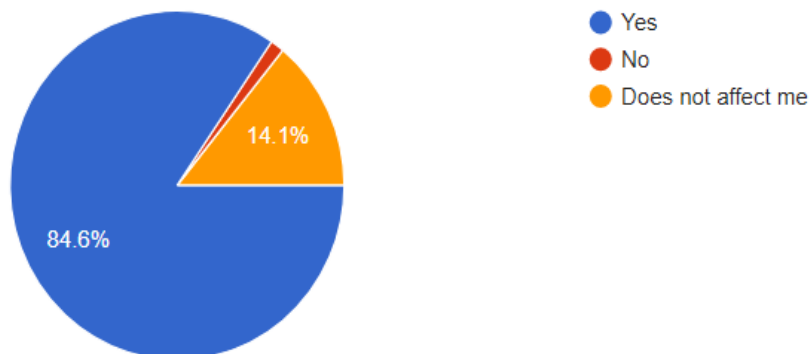

Joy Lane Primary School

A Love of Learning, for Life, for All

Oyster Bay Nursery&Oysters SRP (ASD)

Executive Headteacher: Ms D J Hines

Head of School: Mr M Ashley-Jones

14th September 2021

Entry and exit via Valkyrie Gate to Joy Lane Primary School

Dear Parents and Carers

Thank you for taking the time to complete our survey regarding the re-opening of the Valkyrie Gate. We had 376 responses and overwhelmingly the answer was 'yes' to re-opening. Please see the results below:

Do you think that the opening of this gate would support smoother and quicker collection and drop-off?

376 responses

Would you like the Valkyrie gate opened at drop-off and collection times?

376 responses