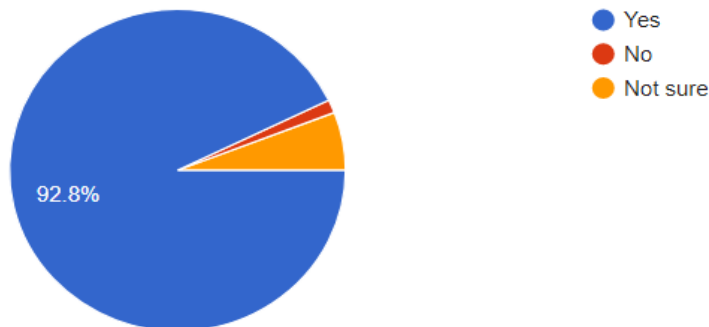

Joy Lane Primary School

A Love of Learning, for Life, for All

Oyster Bay Nursery&Oysters SRP (ASD)

Executive Headteacher: Ms D J Hines

Head of School: Mr M Ashley-Jones

14th September 2021

Entry and exit via Valkyrie Gate to Joy Lane Primary School

Dear Parents and Carers

Thank you for taking the time to complete our survey regarding the re-opening of the Valkyrie Gate. We had 376 responses and overwhelmingly the answer was 'yes' to re-opening. Please see the results below:

Do you think that the opening of this gate would support smoother and quicker collection and drop-off?

376 responses

Would you like the Valkyrie gate opened at drop-off and collection times?

376 responses